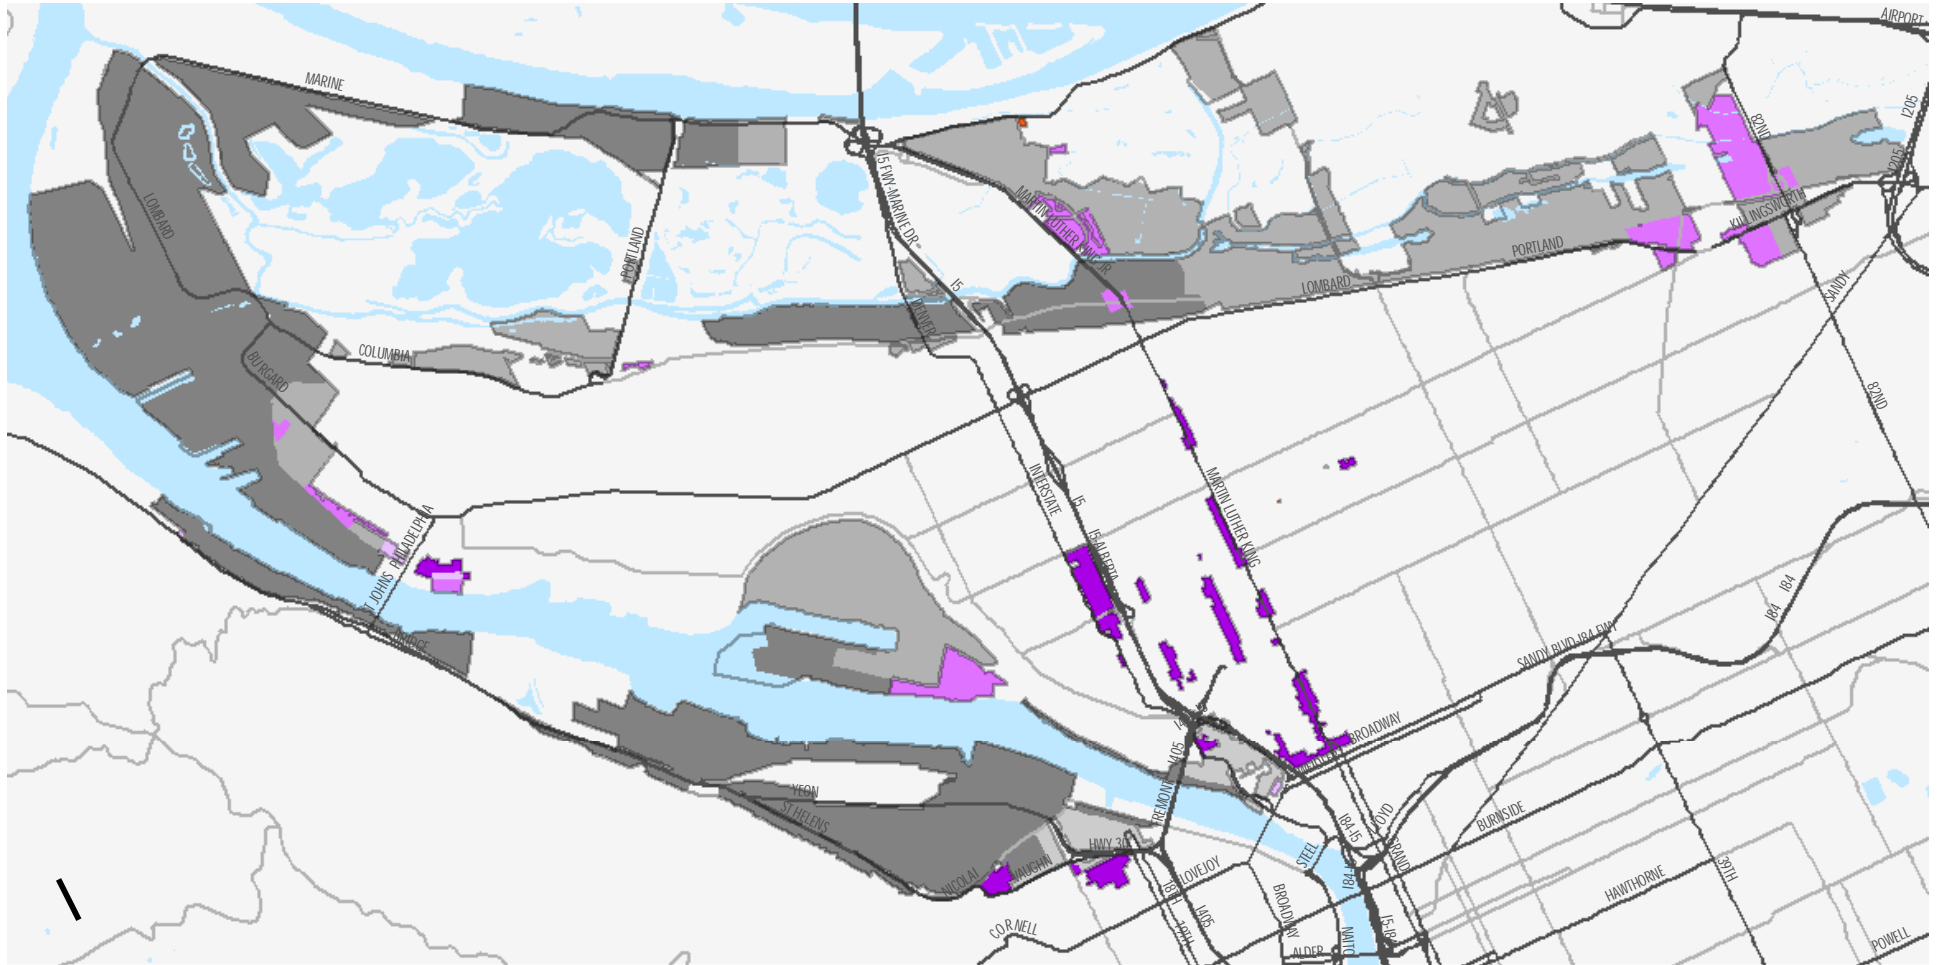

Portland Enterprise Zone - Zoning

March 7, 2008

Zoning

	CG		EX
	CN1		IG1
	EG1		IG2
	EG2		IH

Information Sources: Portland Development Commission Geographic Information System (GIS) and the City of Portland Corporate GIS.

Care was taken in the creation of this map, but it is provided "as is." The Portland Development Commission cannot accept any responsibility for errors, omissions or positional accuracy, and therefore, there are no warranties which accompany this product.