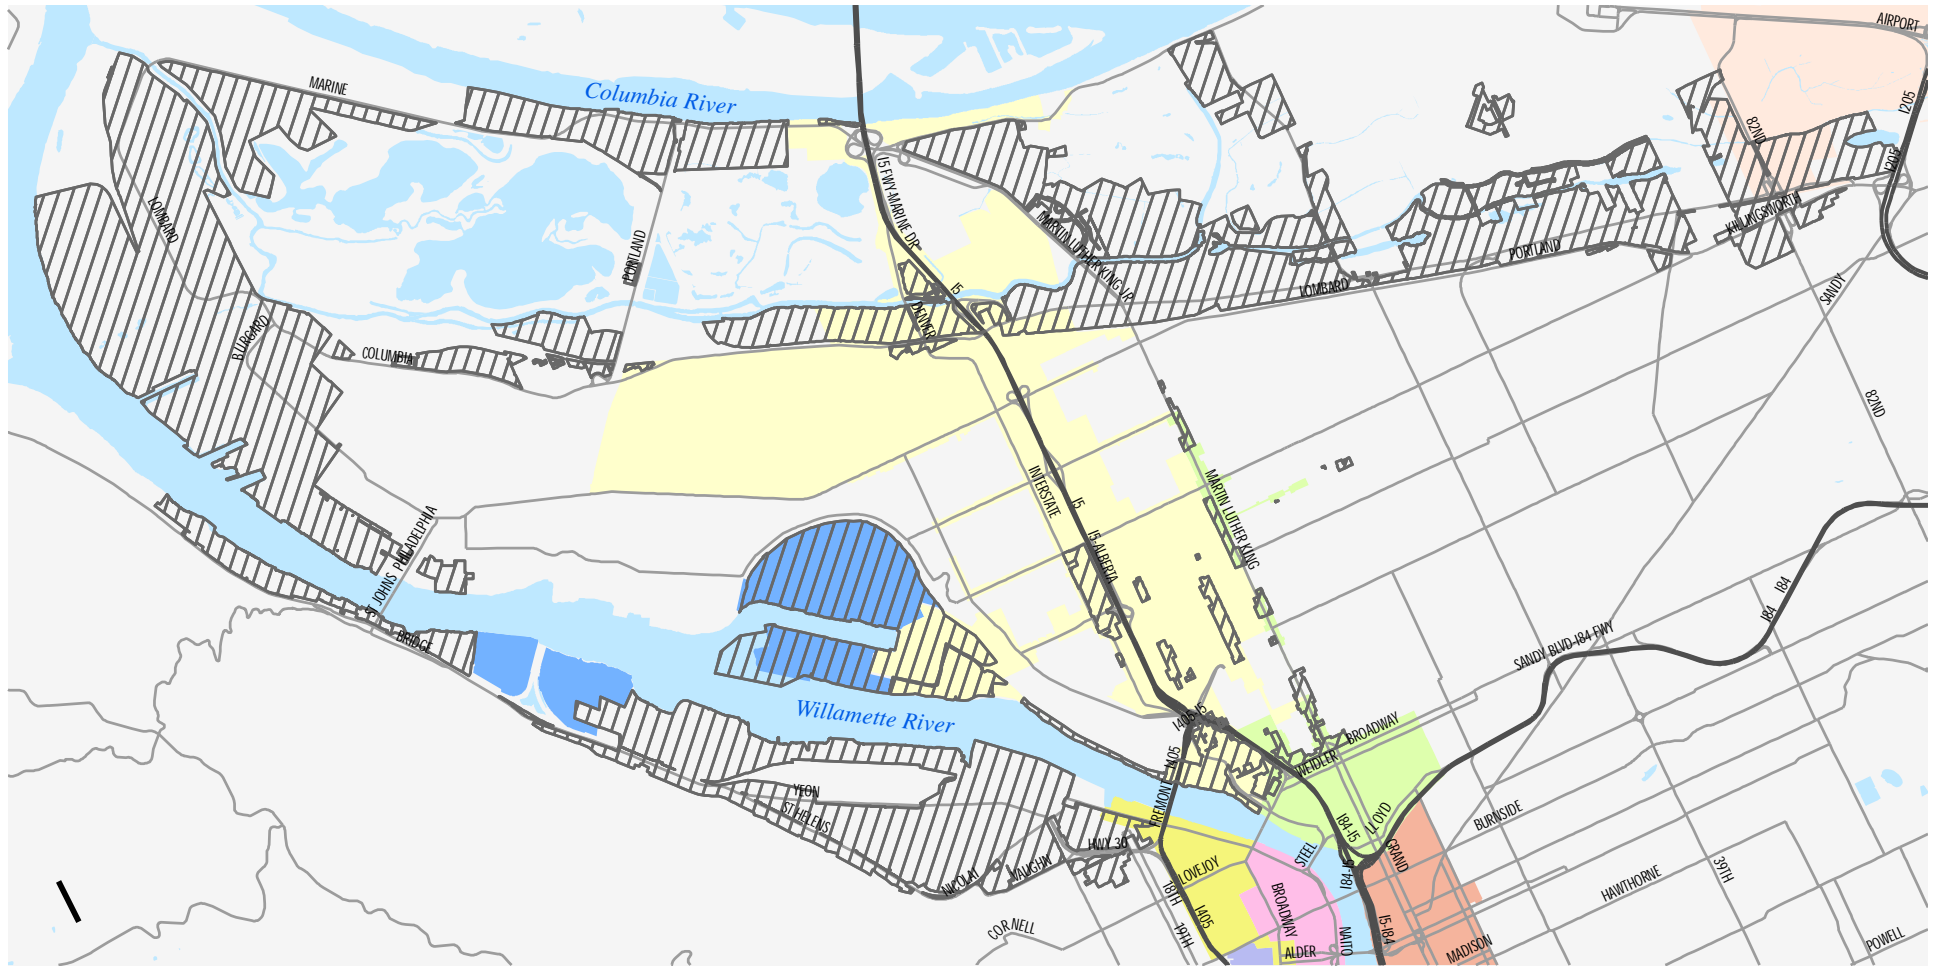

Portland Enterprise Zone - Urban Renewal Areas (URA)

March 7, 2008

- | | |
|---|--|
|  Portland Enterprise Zone |  North Macadam URA |
|  Airport Way URA |  Oregon Convention Center URA |
|  Central Eastside URA |  River District URA |
|  Downtown Waterfront URA |  South Park Blocks URA |
|  Interstate Corridor URA |  Willamette Industrial URA |

Information Sources: Portland Development Commission Geographic Information System (GIS) and the City of Portland Corporate GIS.

Care was taken in the creation of this map, but it is provided "as is." The Portland Development Commission cannot accept any responsibility for errors, omissions or positional accuracy, and therefore, there are no warranties which accompany this product.